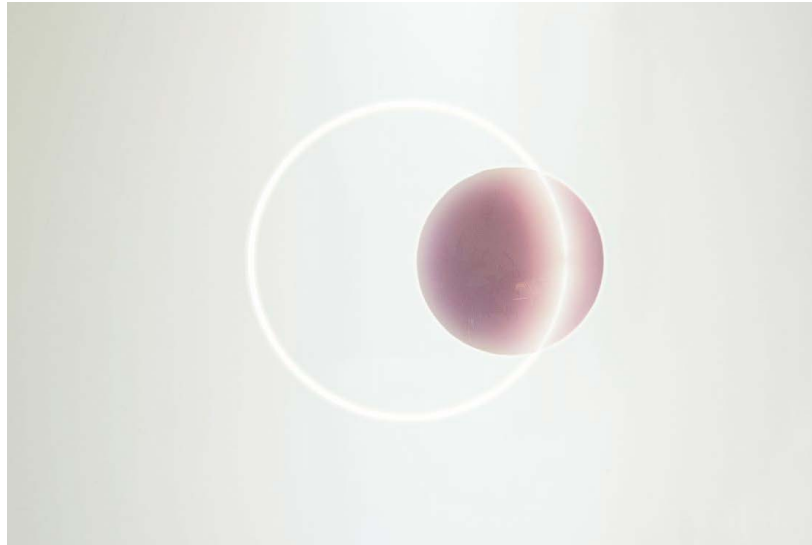

CASAVELLS

2 Carrer Sant Isidre
17121 Casavells (Girona)
Spain

T. +34 678 44 73 76

info@casavells.wpengine.com

SABINE MARCELIS (1984 -)

Wall lamp
From the “Voie light Series”
Rotterdam, The Netherlands 2017
Resine and neon

Edition
Limited edition of 5 exemplaries.

Measurements
88 Ø cm
34,64 Ø in

Price
€ 2900

Concept
The ‘voie’ light series is the result of an investigation into the manipulation of light-paths. Having chosen neon as the primary light source, the designed objects create an interception on the path the light follows through the addition of a singular extra material.
The addition of cast polyester resin diffuses the light path and in turn uses the light source to enhance the colour properties within the resin. A new moment is created when this mutually beneficial relationship is formed between materials, defining the unique properties of each where the two meet.