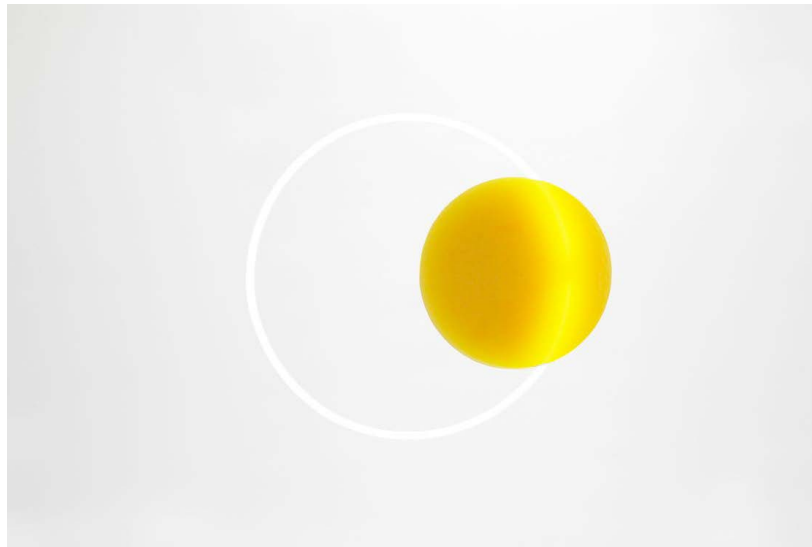

## **SABINE MARCELIS (1984 - )**

Wall lamp  
From the “Voie light Series”  
Rotterdam, The Netherlands 2017  
Deep yellow resin and neon

Edition  
Limited edition of 5 exemplaries.

Measurements  
88 Ø cm  
34,64 Ø in

Price  
€ 2900

Concept  
The ‘voie’ light series is the result of an investigation into the manipulation of light-paths. Having chosen neon as the primary light source, the designed objects create an interception on the path the light follows through the addition of a singular extra material. The addition of cast polyester resin diffuses the light path and in turn uses the light source to enhance the colour properties within the resin. A new moment is created when this mutually beneficial relationship is formed between materials, defining the unique properties of each where the two meet.