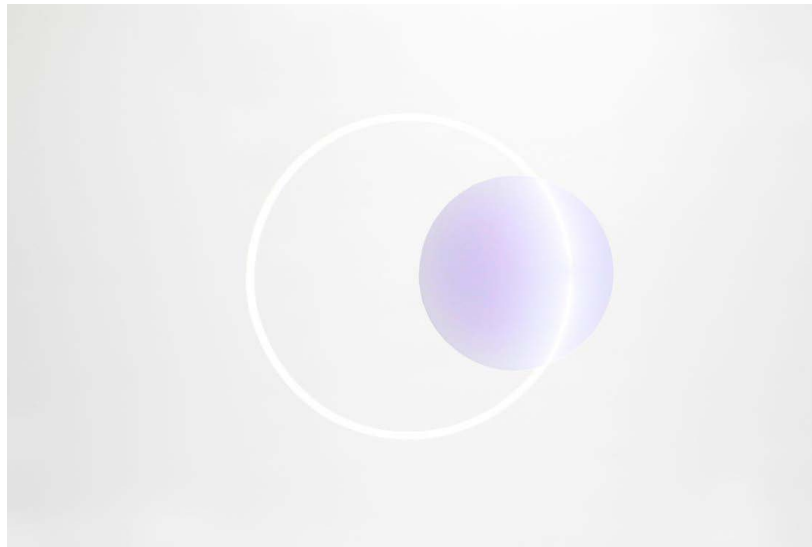

CASAVELLS

2 Carrer Sant Isidre
17121 Casavells (Girona)
Spain

T. +34 678 44 73 76

info@casavells.wpengine.com

SABINE MARCELIS (1984 -)

Wall lamp
From the "Voie light Series"
Rotterdam, The Netherlands 2017
White resin and neon

Edition
Limited edition of 5 exemplaries.

Measurements
88 Ø cm
34,64 Ø in

Price
€ 2900

Concept
The 'voie' light series is the result of an investigation into the manipulation of light-paths. Having chosen neon as the primary light source, the designed objects create an interception on the path the light follows through the addition of a singular extra material. The addition of cast polyester resin diffuses the light path and in turn uses the light source to enhance the colour properties within the resin. A new moment is created when this mutually beneficial relationship is formed between materials, defining the unique properties of each where the two meet.